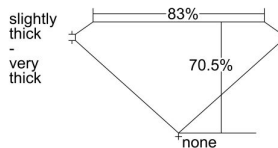

GIA®

FACSIMILE

GIA REPORT 1368391024

Verify this report at GIA.edu

GIA NATURAL DIAMOND DOSSIER®

October 31, 2020
GIA Report Number 1368391024
Shape and Cutting Style ..... Square Modified Brilliant
Measurements ..... 3.72 x 3.68 x 2.59 mm

GRADING RESULTS

Carat Weight ..... 0.30 carat
Color Grade ..... F
Clarity Grade VS2

ADDITIONAL GRADING INFORMATION

Polish ..... Good
Symmetry ..... Good
Fluorescence ..... Strong Blue
Clarity Characteristics ..... Crystal
Inscription(s): GIA 1368391024

PROPORTIONS

Profile not to actual proportions

GRADING SCALES

GIA COLOR SCALE		GIA CLARITY SCALE	
COLORLESS	D	VERY VERY SLIGHTLY INCLUDED	FLAWLESS
	E		INTERNALLY FLAWLESS
	F		VVS₁
	G		VVS₂
	H		VS₁
	I		VS₂
	J		SI₁
	K		SI₂
	L		I₁
	M		I₂
NEAR COLORLESS	N	SLIGHTLY INCLUDED	I₃
	O		
	P		
	Q		
FAINT	R		
	S		
	T		
	U		
VERT LIGHT	V		
	W		
	X		
	Y		
LIGHT	Z